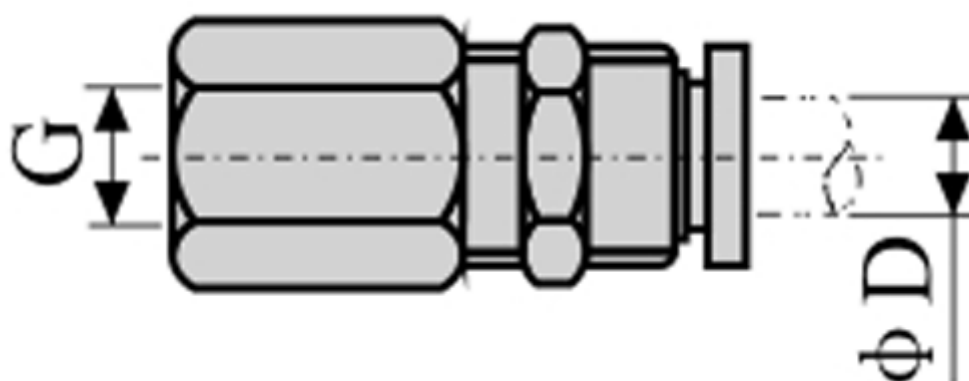

Data Sheet

Article number: 58EPMF1202

Description: Fitting EPMF1202 bulkhead female connector
thread 1/4", tube diameter 12

Measures

D = 12
Thread = 1/4"